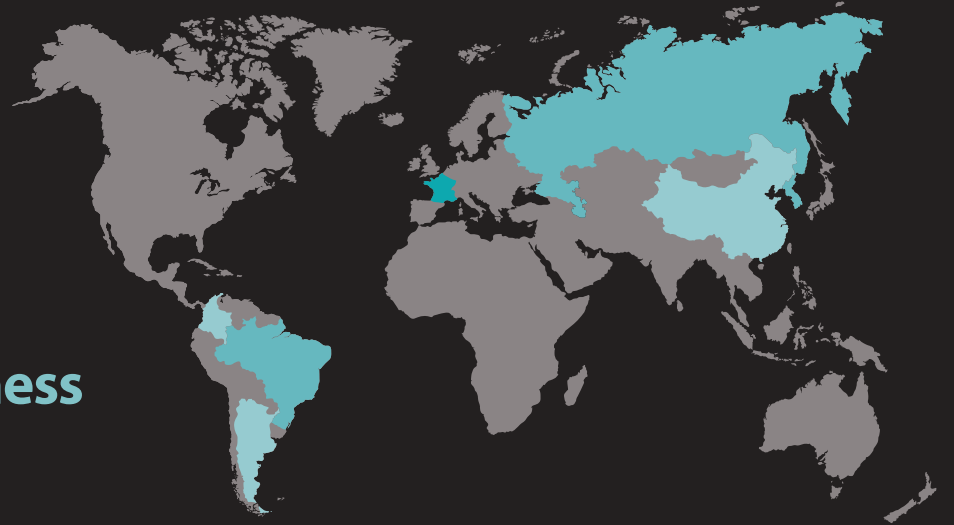

STUDY ENGINEERING IN FRANCE

Close links to businesses
100% employment rate

Excellence **Top-ranking**
8-12 months **International**
internships **and social openness**
Teamwork **Research**

You are a top bachelor student in science and technology, graduating this year or next year.

We offer the best graduate engineering programs with full immersion in the French culture.

Apply from June to September : studywithus.paristech.fr

ParisTech

#Connect #Innovate #Share